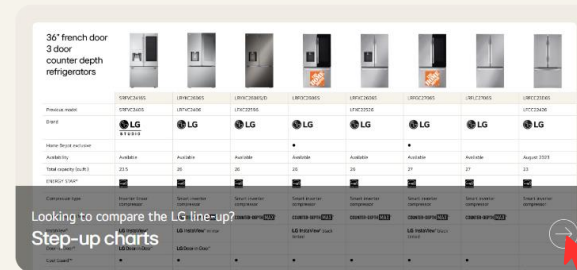

lgretailink.com

Check out all our best sales tools and updated features that are available on this amazing website that's designed specifically for you, the salesperson!