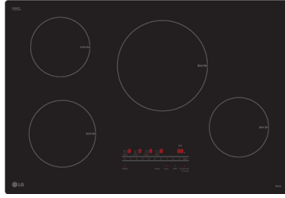

Black ceramic

Product dimensions 30.6"w x 3.75"h x 21.1"d

2023 Cooktops

Model Number	CBIH3013B	LCE3010SB	CBGJ3027S	CBGJ3023S
Availability	November 2023	Available	Available	Available
Type	Induction	Electric	Gas	Gas
Size	30"	30"	30"	30"
No. of elements/burners	4	5	5	5
Left front	3,000 W 7" element	1,200 W 6" element	10,000 BTU	10,000 BTU
Right front	4,300 W 11" element	3,000 W 9" element	12,000 BTU	12,000 BTU
Left rear	3,200 W 7" element	1,900 W 8" element	10,000 BTU	10,000 BTU
Right rear	1,800 W 6" element	100 W 6" element	5,000 BTU	5,000 BTU
Center		1,500 W 7" element	22,000 BTU	20,000 BTU
Cooktop control type	SmoothTouch® glass panel	SmoothTouch® glass panel	Backlit weighted knobs	Weighted knobs
Included accessories			Cast iron griddle	
Hot surface indicator	•	•		
Child lock	•	•		
Auto shut off	•	•		
EasyClean® coating			•	•
ThinQ®	WiFi		WiFi	
Colors	Black ceramic glass	Black ceramic glass	Smudge Resistant Stainless Steel	Smudge Resistant Stainless Steel