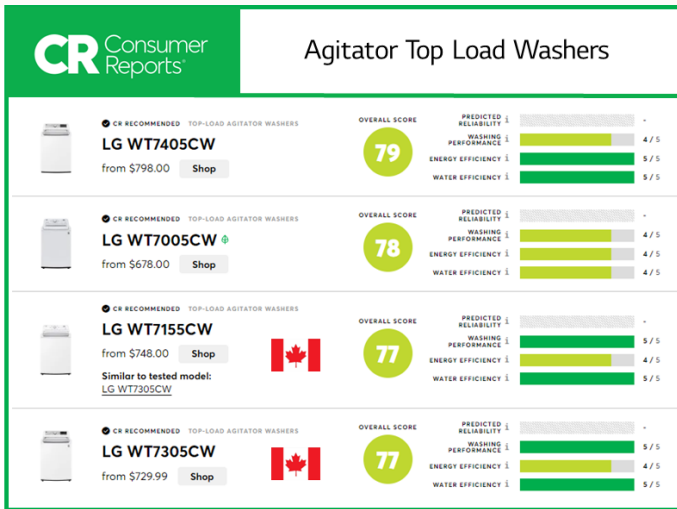

# Laundry

Through industry leading innovation LG's Top Load Washing machines continue to top the Consumer Reports charts year after year!

## LG's 4-Way Agitators Top of the Consumer Reports Charts