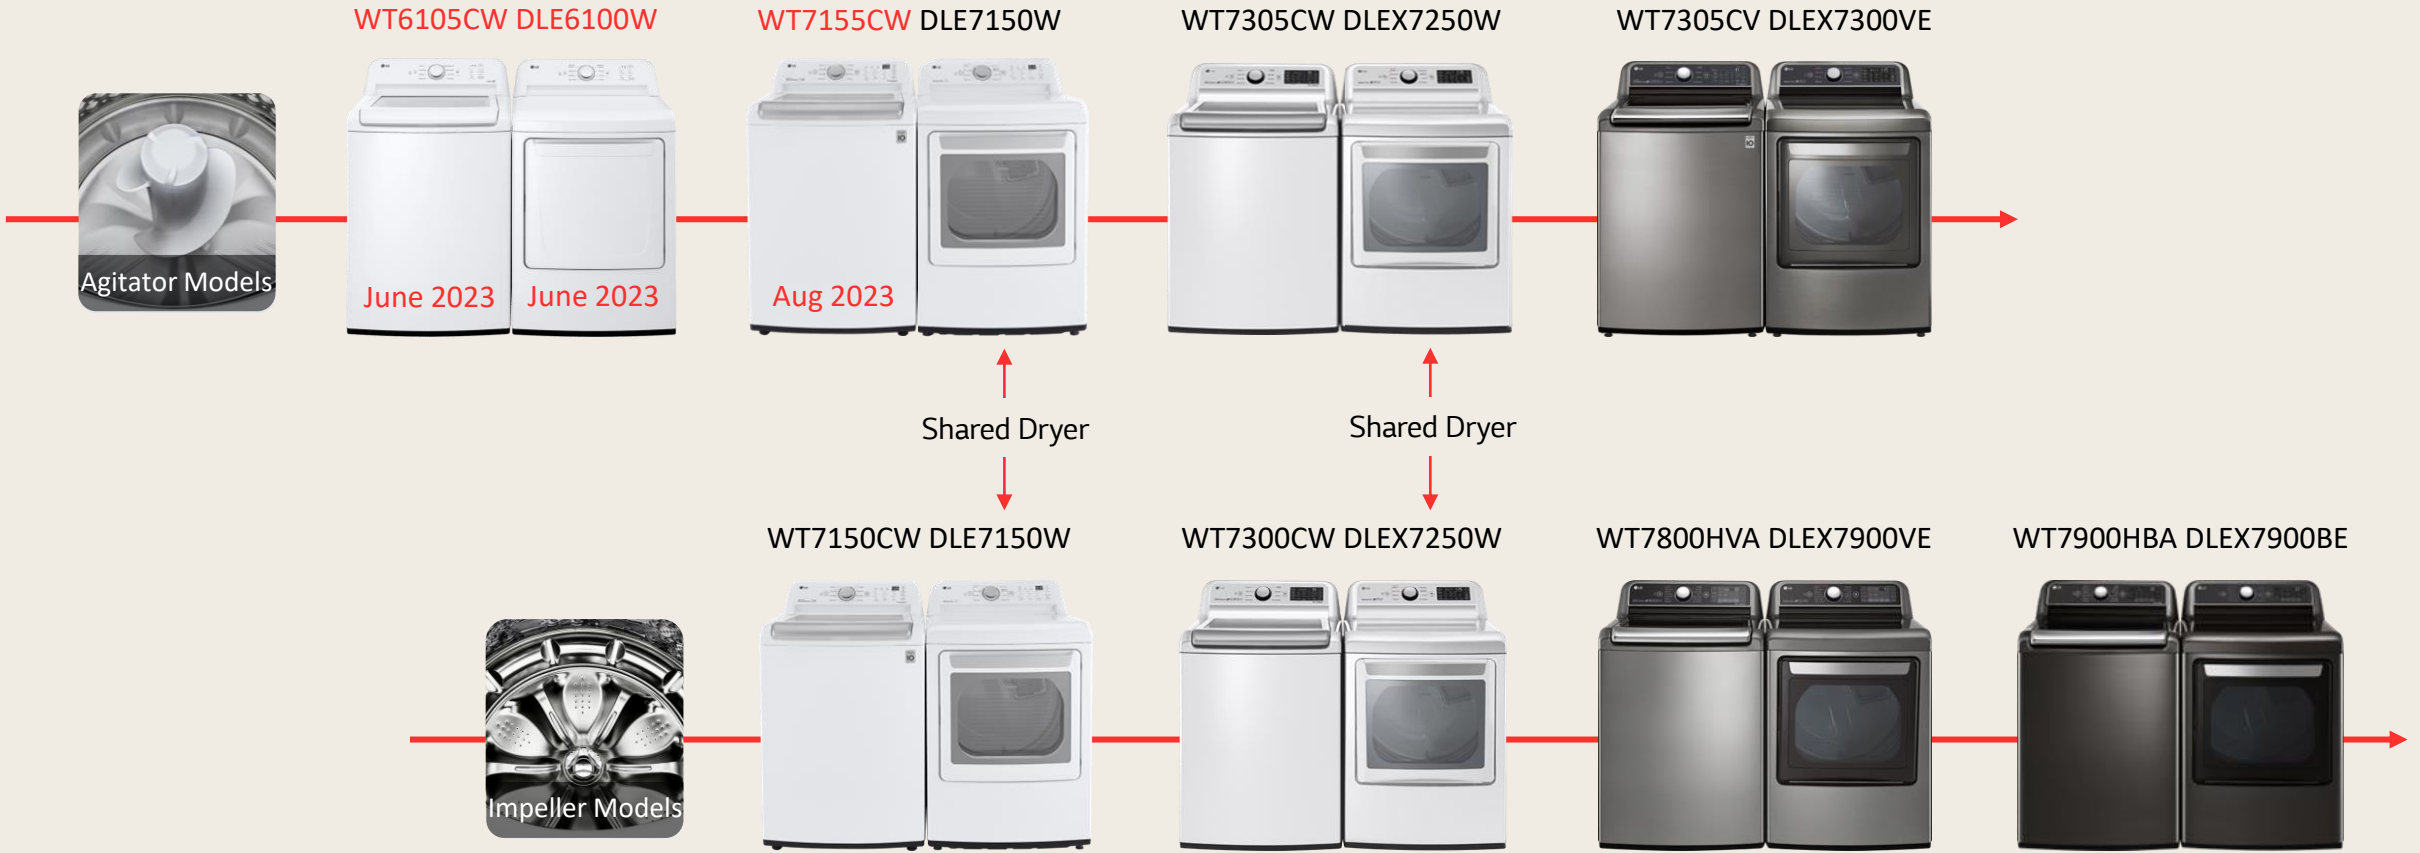

Top Load Laundry